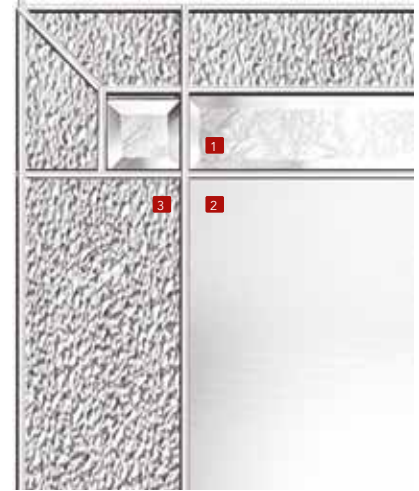

22" X 48" ROD104E+-PL   8" X 48" ROD105E+-PL

- 1 Givré biseauté
  Beveled Glue Chip
- 2 Screen
- 3 Martelé
  Hammered

FINI STANDARD | STANDARD FINISH
NOTE: Autres finis disponibles | Other available finishes
PL Plomb soudé | Welded Lead

NOTE: TRANSOMS AND SIDELITES AVAILABLE