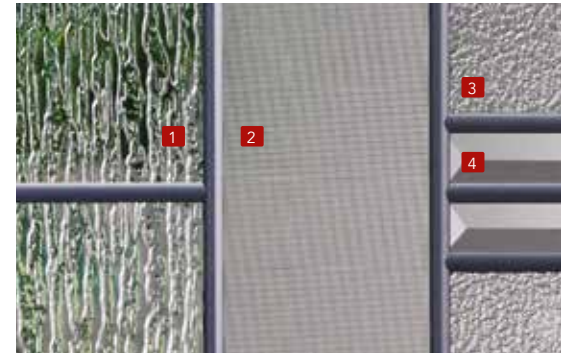

# MATHEUS

22" X 48"  
MAT104NSE+-PT

8" X 48"  
MAT105NSE+-PT

22" X 64"  
MAT108NSE+-PT

7" X 64"  
MAT107NSE+-PT

20" X 64"  
MAT106NSE+-PT

- 1 Niagara
- 2 Screen
- 3 Kasumi
- 4 Clair biseauté | *Beveled Clear*