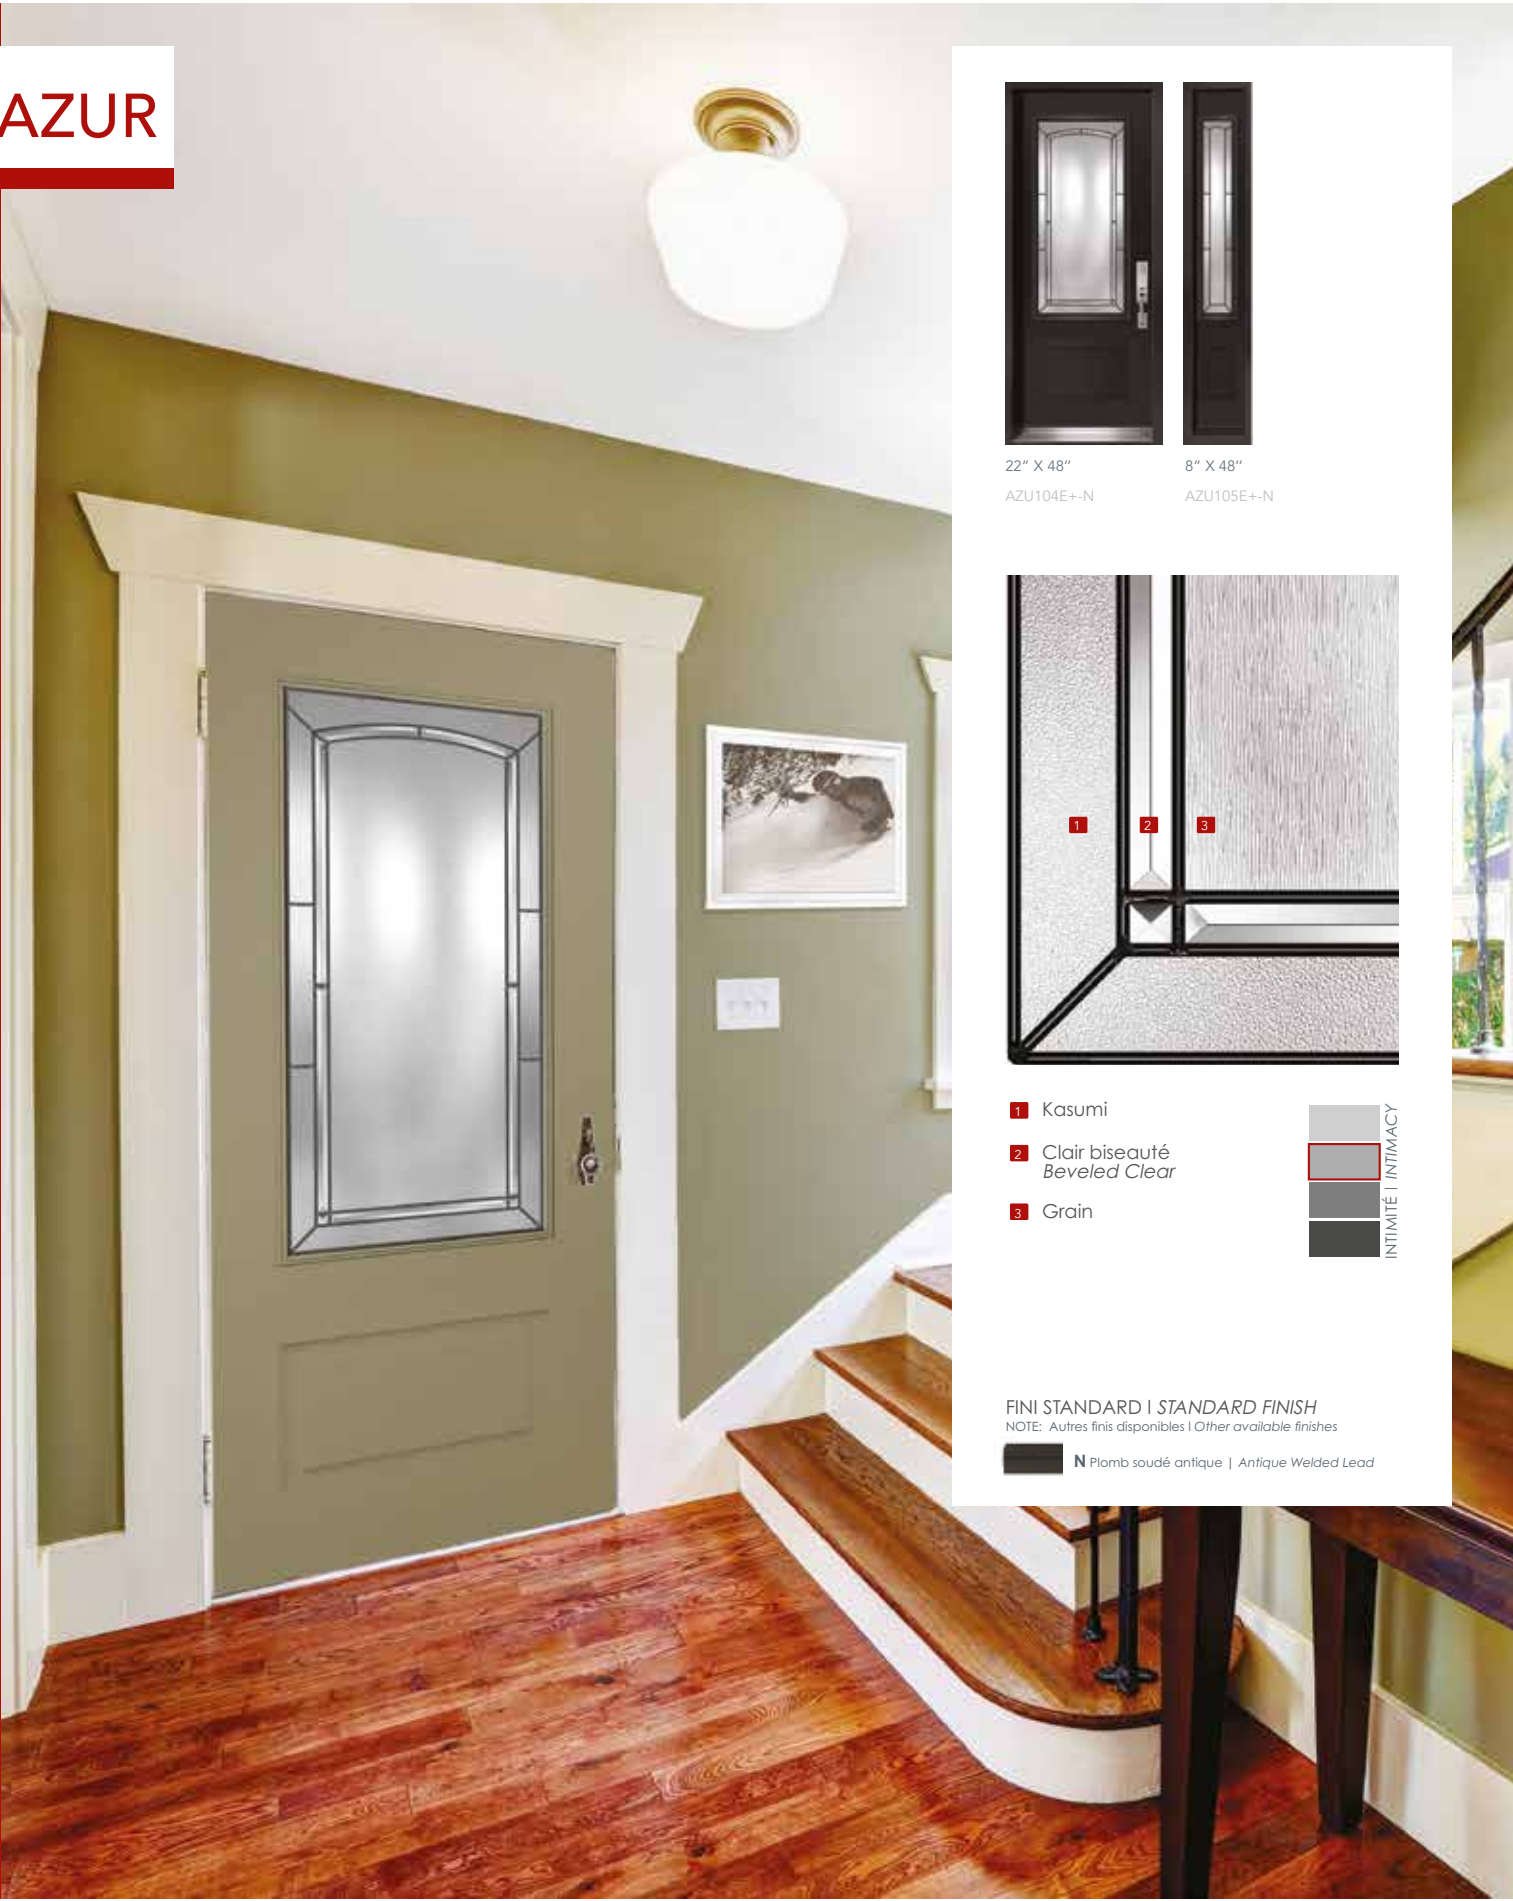

AZUR

- 1 Kasumi
- 2 Clair biseauté
  Beveled Clear
- 3 Grain

FINI STANDARD | STANDARD FINISH
NOTE: Autres finis disponibles | Other available finishes
N Plomb soudé antique | Antique Welded Lead

NOTE: IMPOSTES ET LATÉRAUX DISPONIBLES

RODIN

- 1 Givré biseauté
  Beveled Glue Chip
- 2 Screen
- 3 Martelé
  Hammered

FINI STANDARD | STANDARD FINISH
NOTE: Autres finis disponibles | Other available finishes
PL Plomb soudé | Welded Lead

NOTE: TRANSOMS AND SIDELITES AVAILABLE