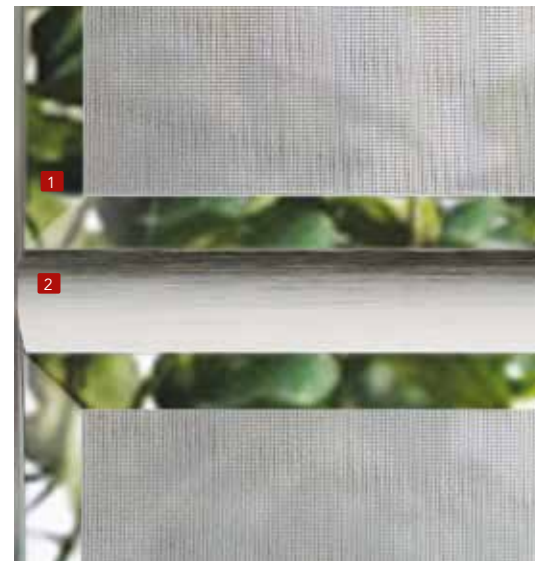

# QUATTRO

22" X 64"

QUA108NSE+-CB

7" X 64"

QUA107NSE+-CB

1 Screen biseauté | Beveled Screen

2 Tige 1" | Caming 1"

FINI STANDARD | STANDARD FINISH