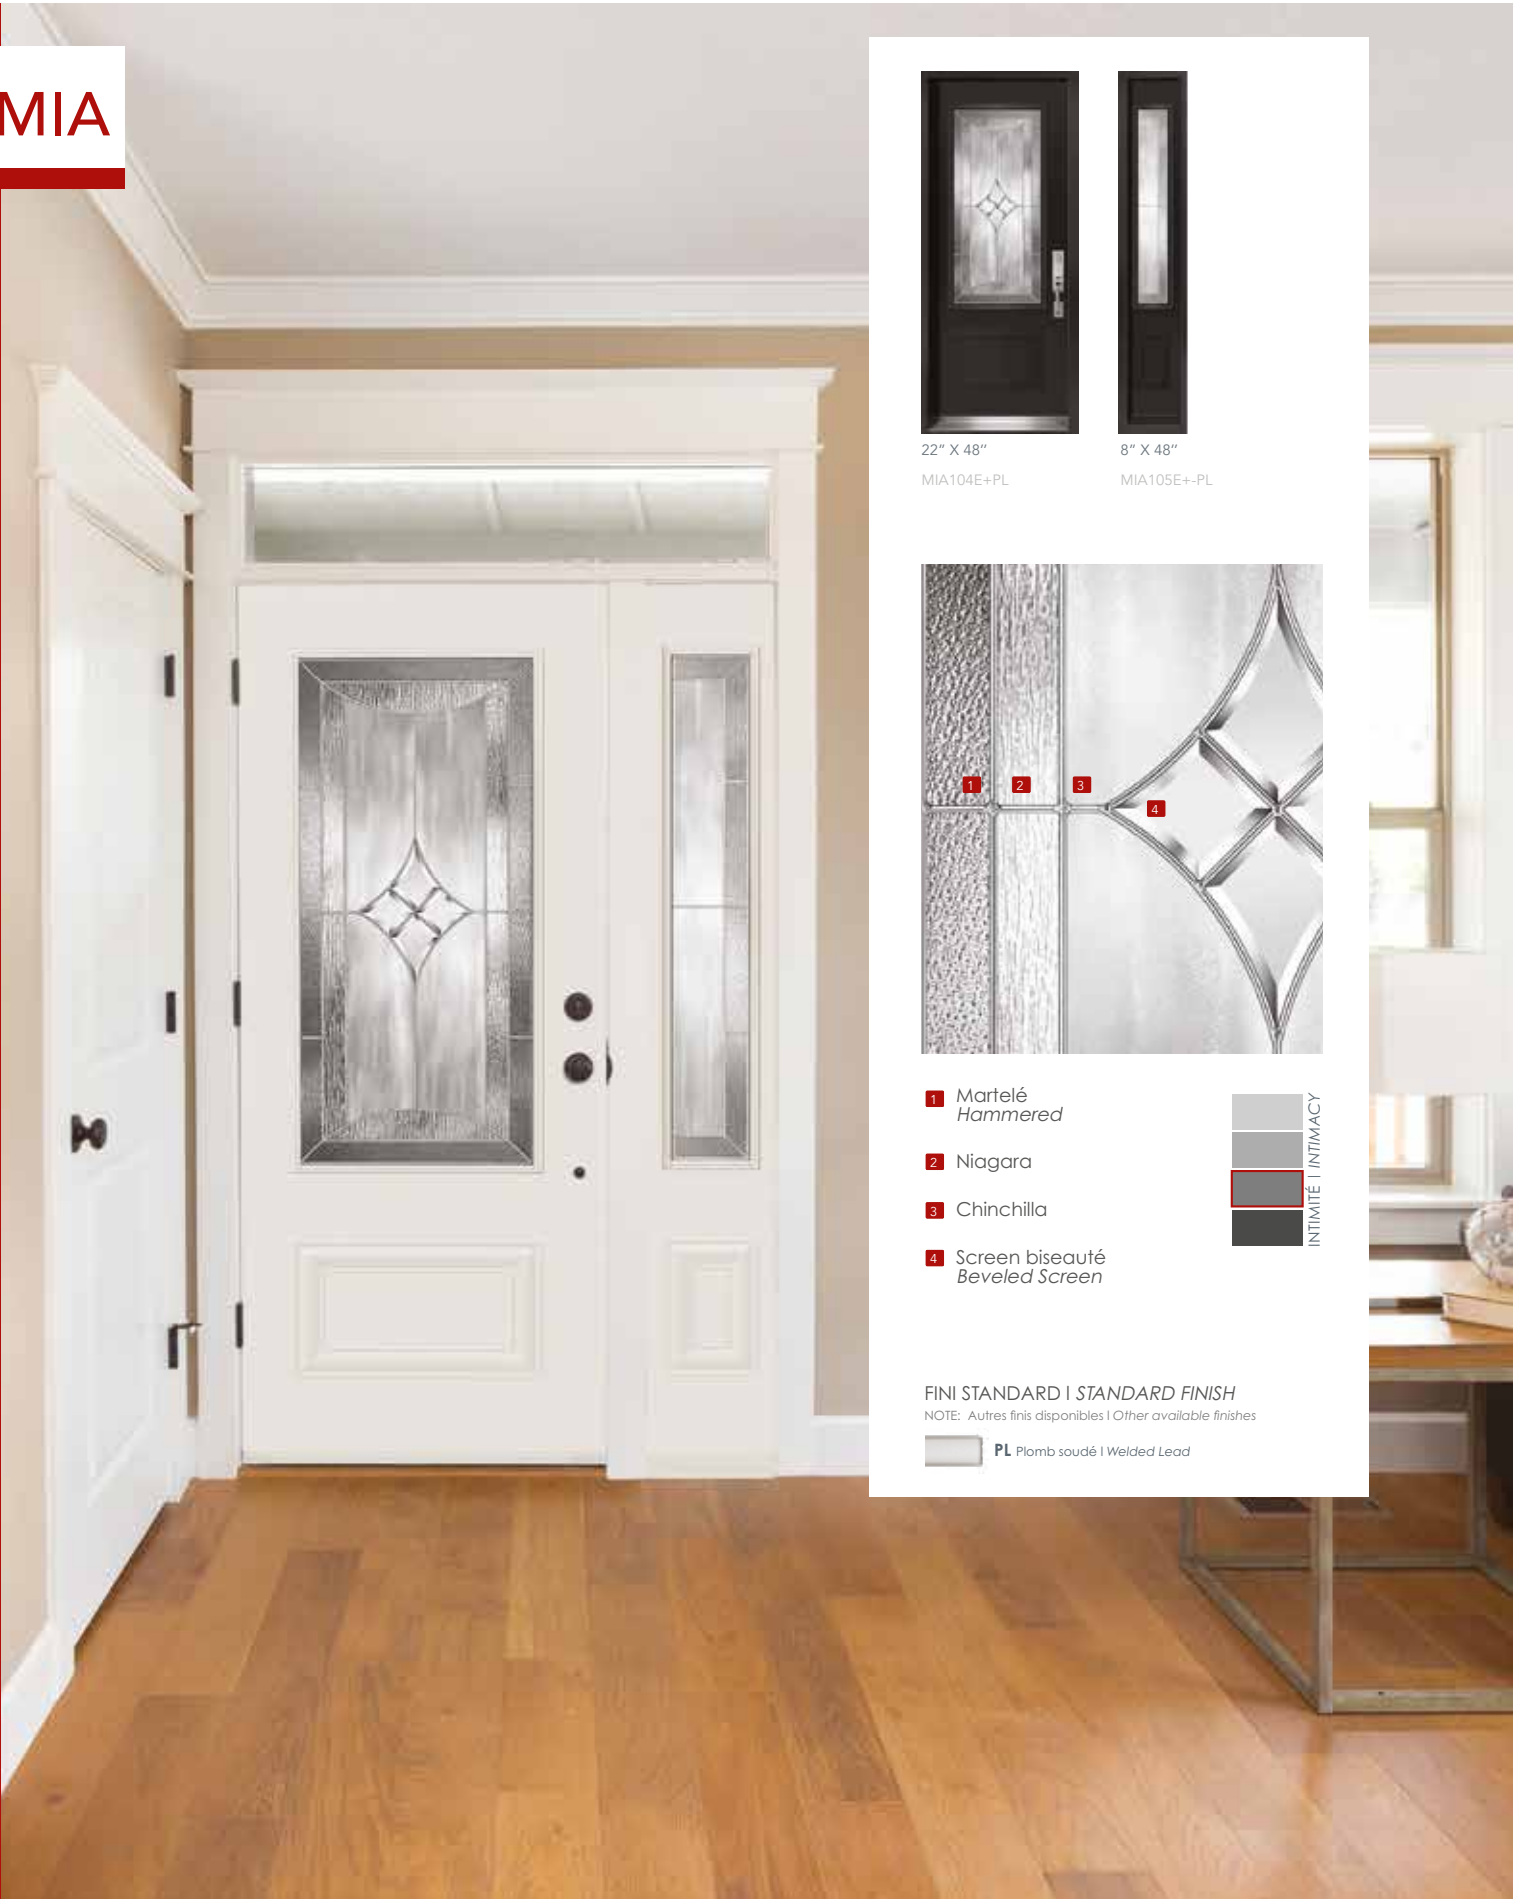

MIA

1 Martelé
Hammered

2 Niagara

3 Chinchilla

4 Screen biseauté
Beveled Screen

FINI STANDARD | STANDARD FINISH

NOTE: Autres finis disponibles | Other available finishes

PL Plomb soudé | Welded Lead

VENUS

1 Niagara

2 Givré biseauté | Beveled Glue Chip

3 Chinchilla

4 Granite | Granit

5 Losange clair biseauté gravé à la main
Beveled Clear Diamond Shaped
Hand-Engraved

FINI STANDARD | STANDARD FINISH

NOTE: Autres finis disponibles | Other available finishes

N Plomb soudé antique | Antique Welded Lead