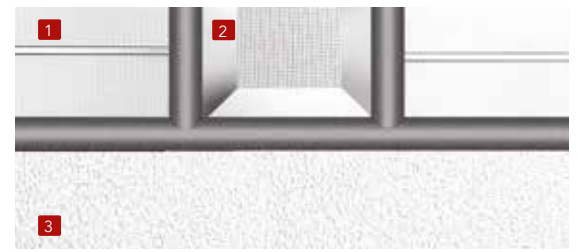

# TENDANCE

22" X 17"  
TEN090NSE+-PT (1X)

22" X 17"  
TEN090NSE+-PT (3X)

22" X 48"  
TEN104NSE+-PT

8" X 48"  
TEN105NSE+-PT

22" X 64"  
TEN108NSE+-PT

7" X 64"  
TEN107NSE+-PT

- 1 Linea
- 2 Screen biseauté | Beveled Screen
- 3 Morocco clair | Clear Morocco