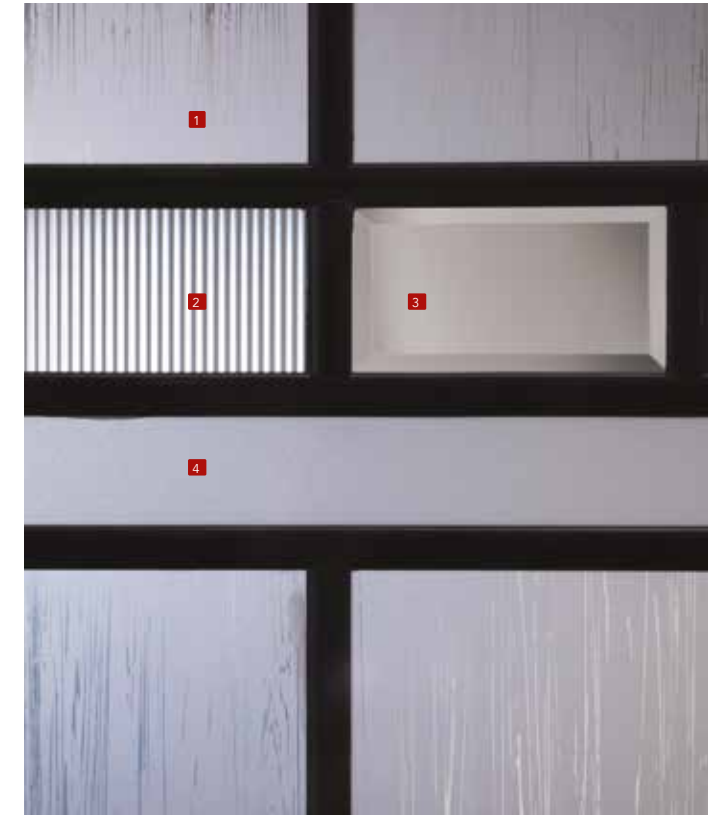

RYDER

NOUVEAU
NEW

- 1 Papyrus
- 2 Corduroy
- 3 Clair biseauté | *Clear beveled*
- 4 Satiné | *Acid Etch*

FINI STANDARD | STANDARD FINISH
NOTE: Autres finis disponibles | Other available finishes

NS-NO-3/8 Non soudé noir 3/8 | 3/8 Non Welded Black

INTIMITÉ | INTIMACY

Scanner pour plus de détails
Scan for more details