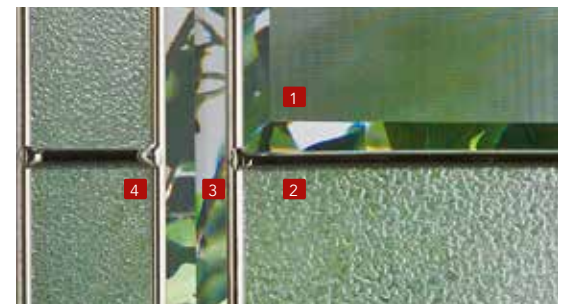

# CUBISTE

22" X 48"  
CUB104E+ON

8" X 48"  
CUB105E+ON

22" X 64"  
CUB108E+ON

7" X 64"  
CUB107E+ON

- 1 Screen biseauté | Beveled Screen
- 2 Kasumi
- 3 Clair biseauté | Beveled Clear
- 4 Morocco Clair | Clear Morocco