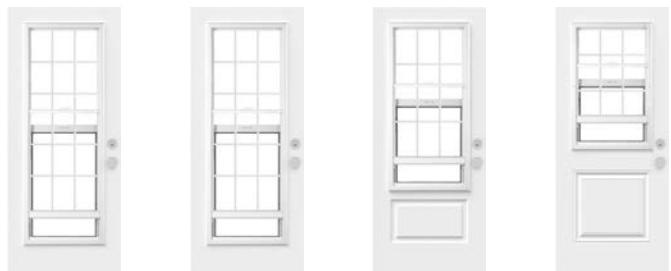

22"×64" 24-017-060-002 (CAAL) 24-020-060-002 (CAFA)	20"×64" 24-017-038-002 (CAAL) 24-020-038-002 (CAFA)	22"×48" 24-017-057-001 (CAAL) 24-020-057-001 (CAFA)	22"×36" 24-017-050-001 (CAAL) 24-020-050-001 (CAFA)

Perimeter Grills also available.