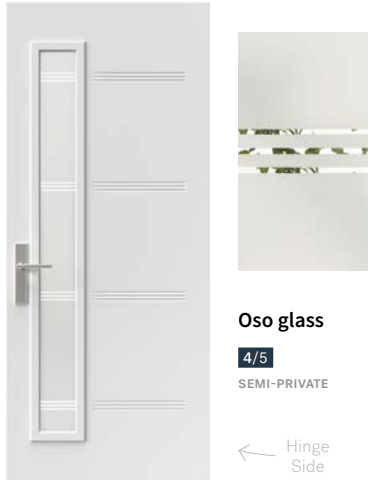

Era Embossment

Oso glass

4/5
SEMI-PRIVATE

Hinge Side

Oso

Discreet lines and complex embossments add up to give Oso its refined and unique style. The asymmetrical design allows for the integration of a doorlite — ideal solution for narrow entryways — or a pull bar for added elegance.

Suggested frame profile
Contemporary

Dimensions
33¾", 35¾" x 79"