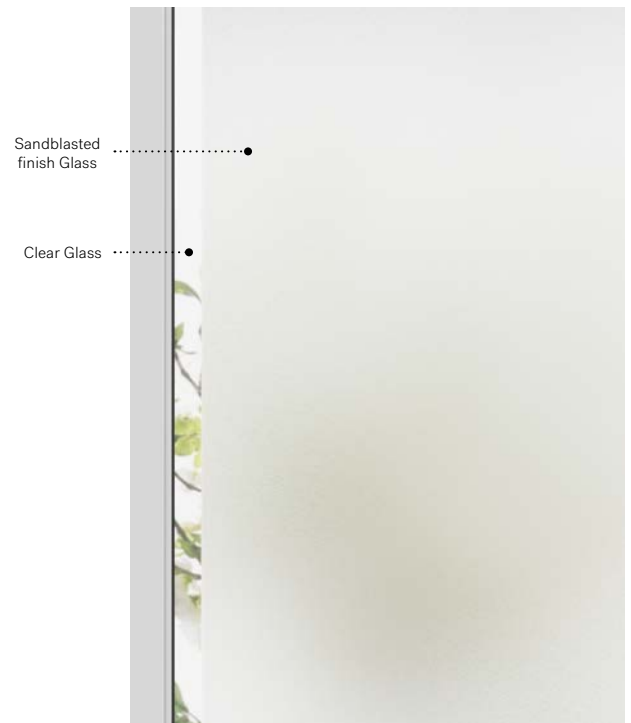

- Silkscreened glass:** Sandblasted finish on clear glass.
- Frames:** Contemporary or Novapvc.
- Orientation:** Available in left and right versions as seen from outside.
- Sidelites and transom:** Looks great accompanied by Sandblasted finish or Clear glass.