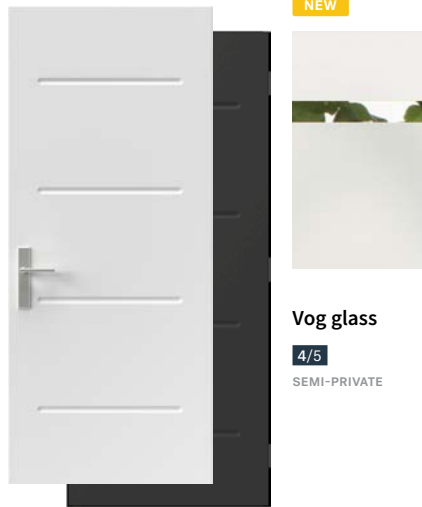

For more information, visit novatechgroup.com

Design Collection

Vog

Vog steel door with Vog 2 Accents p.14. Standard+ Vog garage door by Garaga.

Vog glass

4/5
SEMI-PRIVATE

Vog

Horizontal lines and angular embossed details provide a graceful and simple style. Dare to finish your door in an eye-catching colour that will give your home its very own signature look.