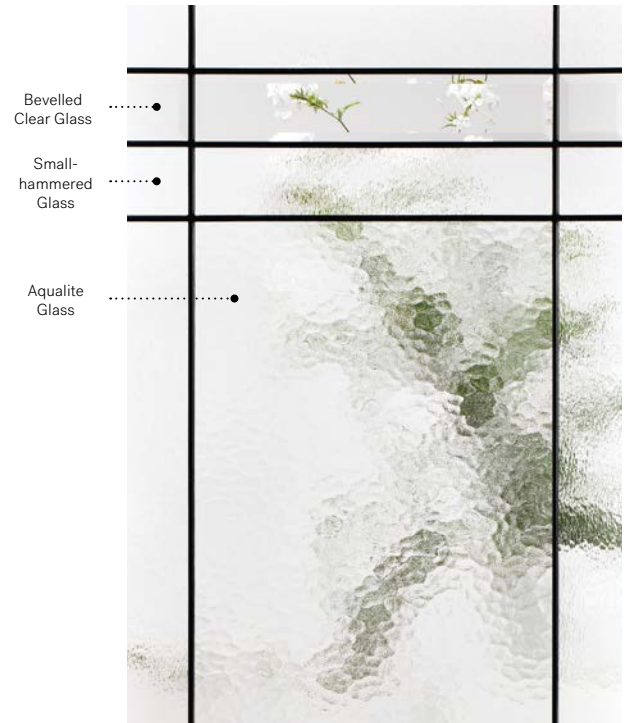

Celeste

Orleans steel door with Prestige Mouldings p.19. Celeste 22" x 48" doorglass with 8" x 48" sidelite p.69.

Celeste

Celeste juxtaposes different types of glass within its patina coming, creating a delicate geometric pattern with a refined and balanced light effect.

Stained glass: Bevelled clear glass, Small-hammered glass and Aqualite glass.

Coming: Patina.

Frames: Contemporary, Novapvc or Stainable.

Sidelites and transom: Looks great accompanied by Clear glass.

Available in custom sizes.