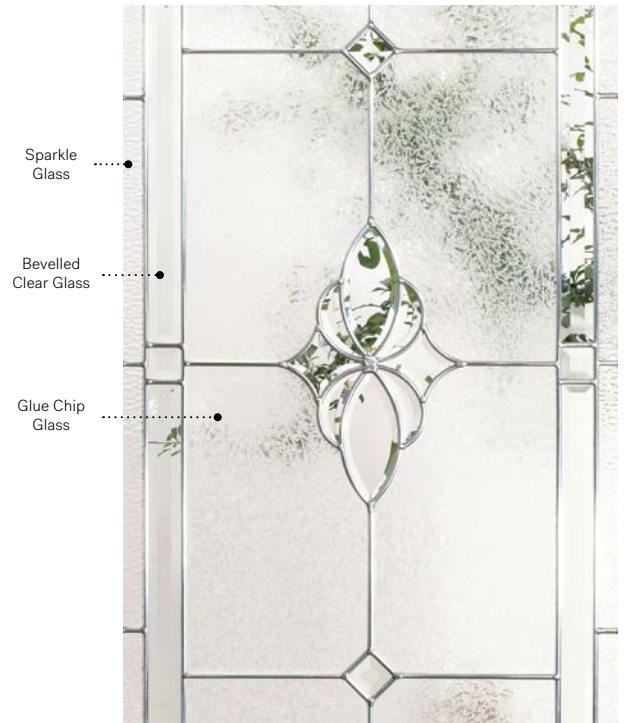

Mystique

Showcasing the beauty of handcrafted glass, Mystique combines pieces of bevelled glass to highlight its delicate centrepiece and create a stunning light effect.

Stained glass: Sparkle glass, Glue Chip glass and bevelled clear glass.

Caming: Zinc or Brass.

Frames: Novapvc or Stainable.

Sidelites and transom: Looks great accompanied by Glue Chip glass.

Available in custom sizes.

Privacy Level **2/5**
SEMI-PRIVATE

Frames 22" x 64"

		Zinc	Brass		Zinc	Brass		Zinc	Brass
Novapvc	10-084-060	008	002	10-084-057	008	002	10-084-050	012	002
Stainable	10-084-060	014	004	10-084-057	018	007	10-084-050	021	007