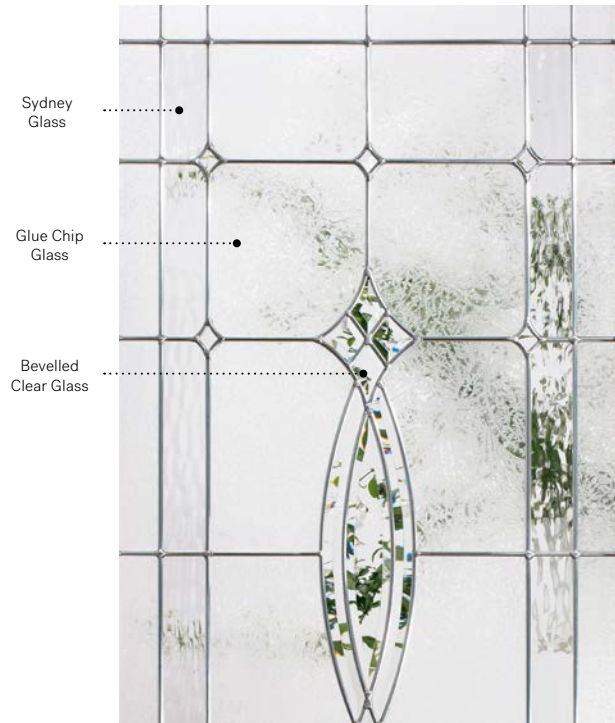

Caming: Zinc or Patina.

Frames: Novapvc or Stainable.

Sidelites and transom: Looks great accompanied by Granite glass.

Available in custom sizes.

Privacy Level **2/5**
SEMI-PRIVATE

Frames	22" x 64"	22" x 48"	22" x 36"
Novapvc	10-036-060	10-036-057	10-036-050
Stainable	10-036-060	10-036-057	10-036-050

Frames	7" x 64"	8" x 48"	8" x 36"
Novapvc	10-036-005	10-036-017	10-036-010
Stainable	10-036-005	10-036-017	10-036-010

Evangeline II

Influenced by the decorative arts at the start of the century, the detailed composition of Evangeline II will charm the admirers of stained glass. This model is a perfect fit for a classic or farmhouse style home.

Stained Glass: Sydney glass, Glue Chip glass and bevelled clear glass.

Caming: Zinc, Patina or Brass.

Frames: Novapvc or Stainable.

Sidelites and transom: Looks great accompanied by Glue Chip glass.

Available in custom sizes.

Privacy Level

3/5

SEMI-PRIVATE

Frames	22"×64"			22"×48"			22"×36"					
	Zinc	Pat.	Brass	Zinc	Pat.	Brass	Zinc	Pat.	Brass			
Novapvc	10-054-060	008	026	002	10-054-057	006	032	001	10-054-050	008	024	002
Stainable	10-054-060	017	032	004	10-054-057	017	034	019	10-054-050	016	033	004