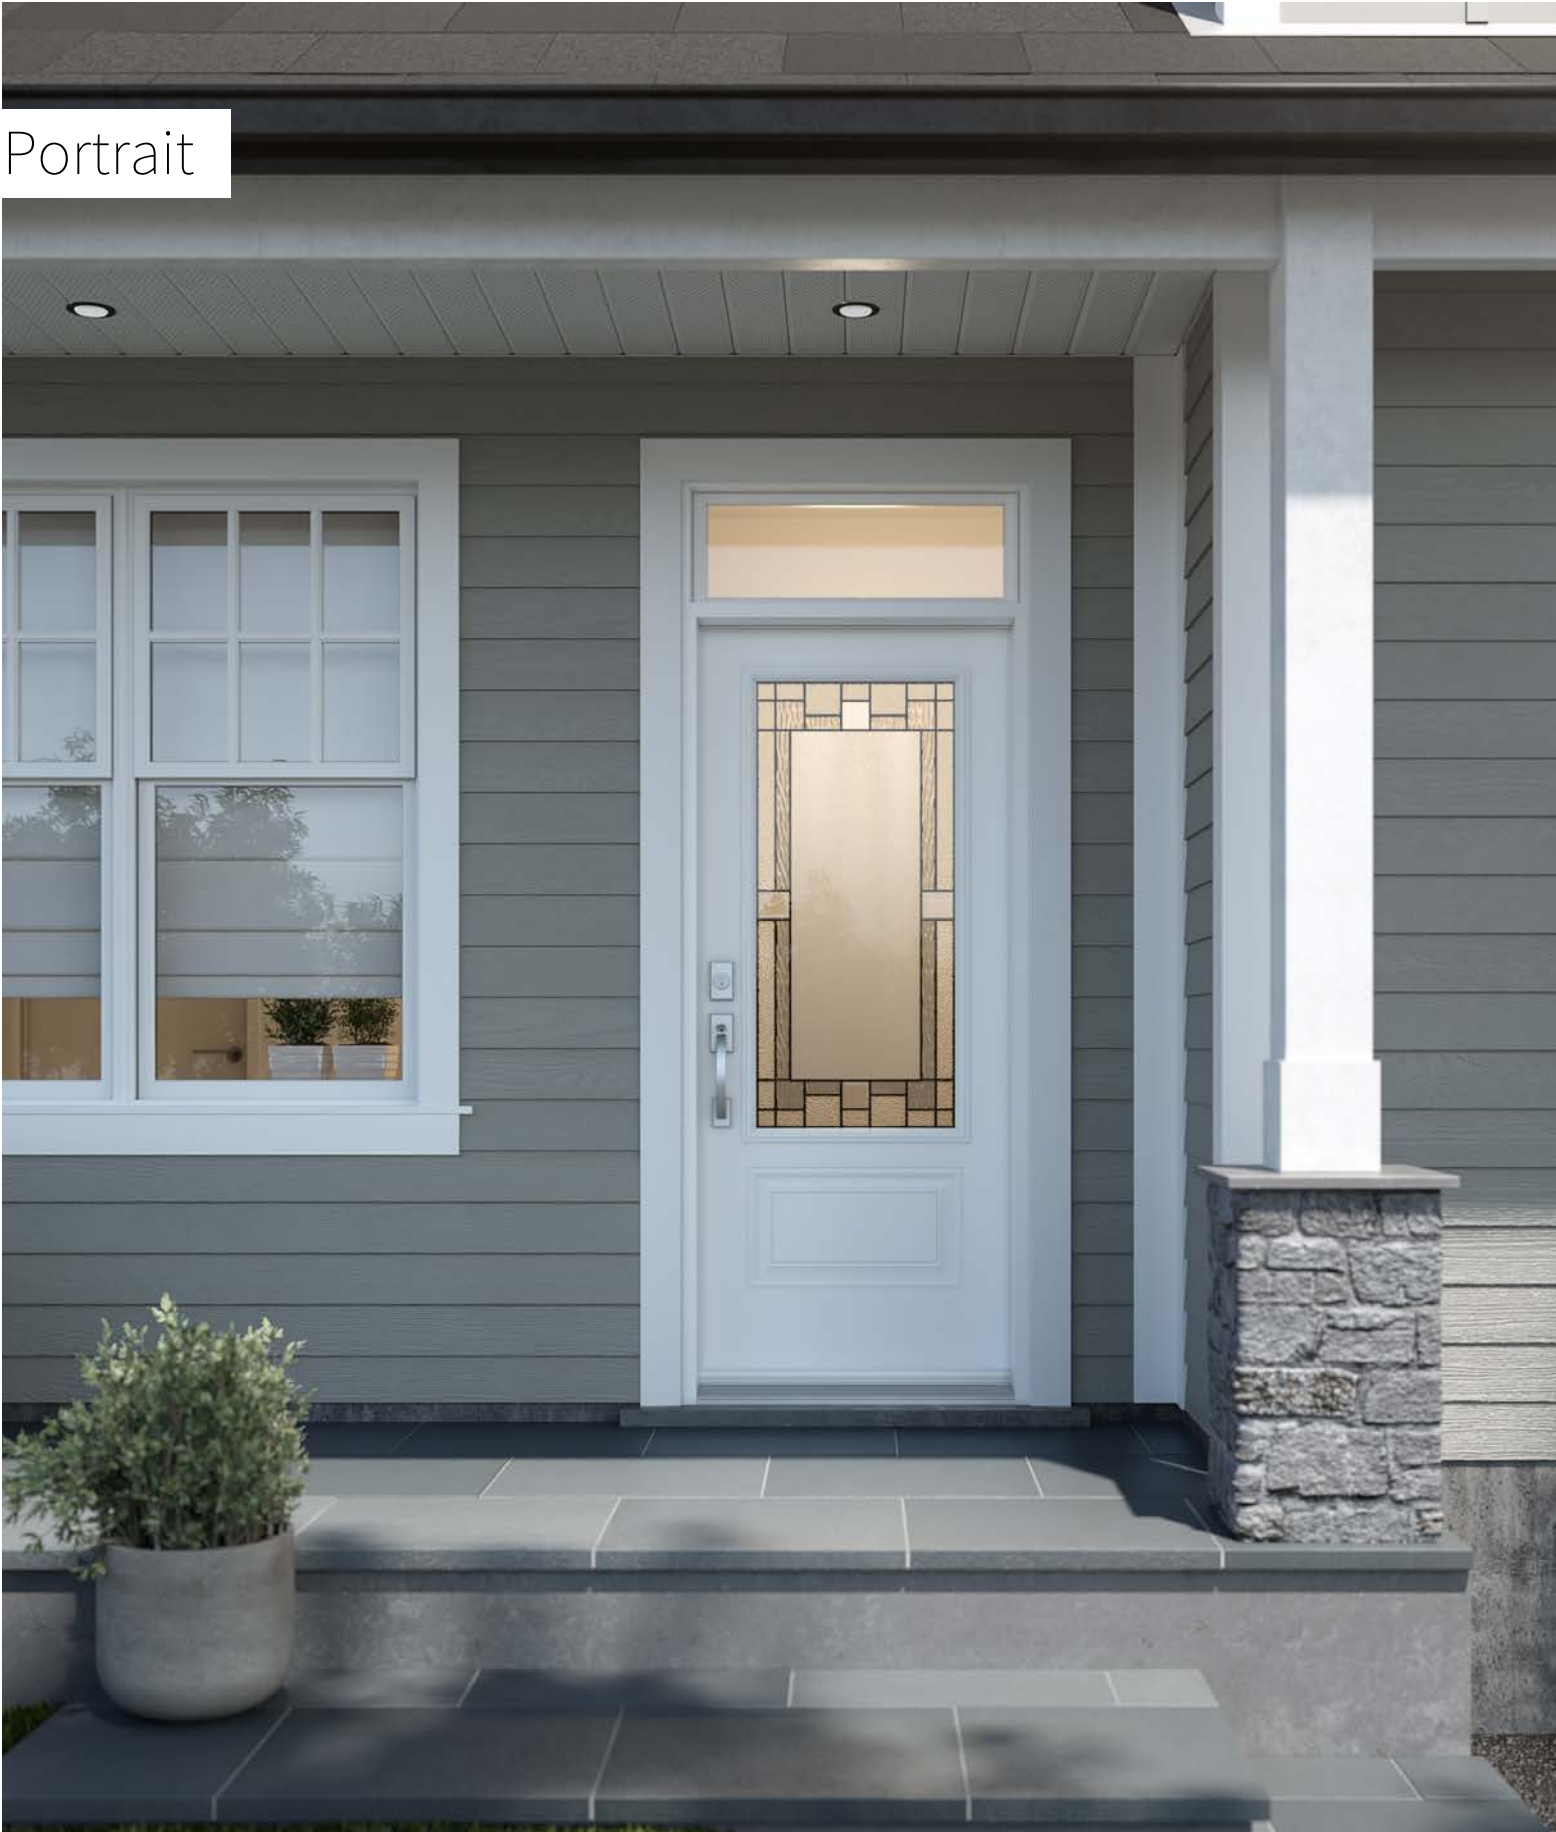

Portrait

Orleans steel door p.19. Portrait 22" x 48" doorglass with clear glass transom.

Portrait

This Craftsman style inspired stained glass is made up of textures that evoke the beauty of nature. While the chinchilla glass dances with the sun, its diamond glass fills your entrance with sparkling light.