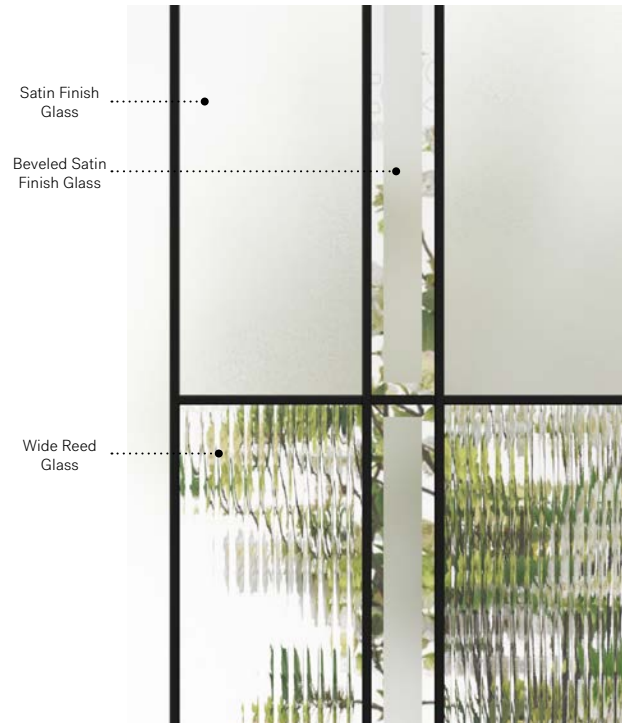

Silkscreened glass: Sandblasted finish on clear glass.
Frames: Contemporary or Novapvc.
Sidelites and transom: Looks great accompanied by Sandblasted finish or Clear glass.

Clear Glass

Sandblasted Finish

Privacy Level **3/5**
 SEMI-PRIVATE

Frames	22"×64"	22"×48"	22"×36"	7"×64"	8"×48"	8"×36"
Contemporary	07-399-060-005	07-399-057-005	07-399-050-005	07-399-005-005	07-399-017-005	07-399-010-005
Novapvc	07-399-060-001	07-399-057-001	07-399-050-001	07-399-005-001	07-399-017-001	07-399-010-001

Nobel

Uno steel door. Nobel 22" x 64" doorglass p.47. Satin finish glass sidelite.

Nobel

A sophisticated looking stained glass designed for today's architectural styles. This model expresses all its nobility thanks to a bold composition and contrasting textures. Nobel will enhance contemporary or classic style single-family homes.