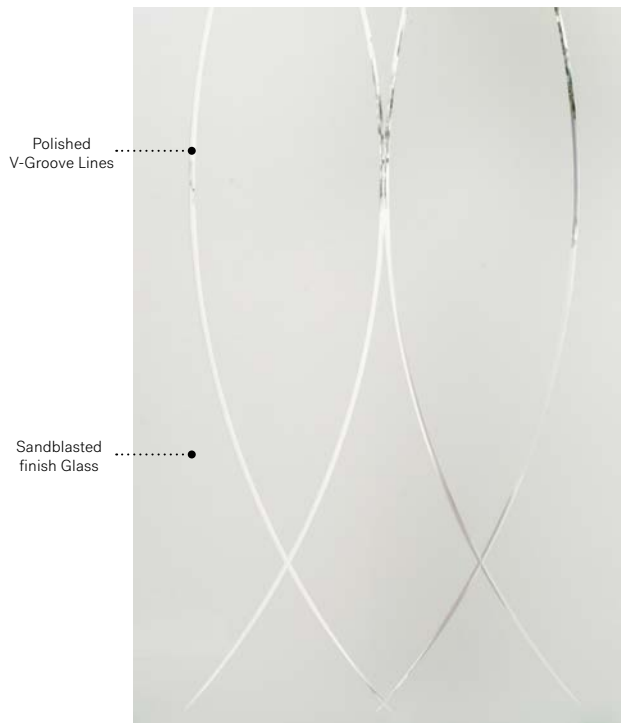

Verso

Soho steel door p.17. Verso 22" x 48" doorglass p.93.

Verso

With its simple and elegant intersecting lines, Verso is a timeless homage to the art of glass cutting.

V-Groove: Polished V-Groove lines on Sandblasted finish glass.

Frames: Contemporary, Novapvc or Stainable.

Sidelites and transom: Looks great accompanied by Sandblasted finish glass.

Available in custom sizes.

Privacy Level **4/5**
PRIVATE

Frames	22"×64"	22"×48"	22"×36"	7"×64"	8"×48"	8"×36"
Contemporary	06-369-060-003	06-369-057-003	06-369-050-003	06-369-005-003	06-369-017-003	06-369-010-003
Novapvc	06-369-060-001	06-369-057-001	06-369-050-001	06-369-005-001	06-369-017-001	06-369-010-001
Stainable	06-369-060-002	06-369-057-002	06-369-050-002	06-369-005-002	06-369-017-002	06-369-010-002

Winchester

Orleans steel door p.19. Winchester 22" x 48" doorglass p.95. Satin finish glass transom.

Winchester

Classic style doorglass in its simplest form. Sleek and balanced, Winchester offers a rich, contrasting mix of Clear and Satin finish glass with black patina coming. With its elegant beveled clear glass border, Winchester provides both privacy and visibility.