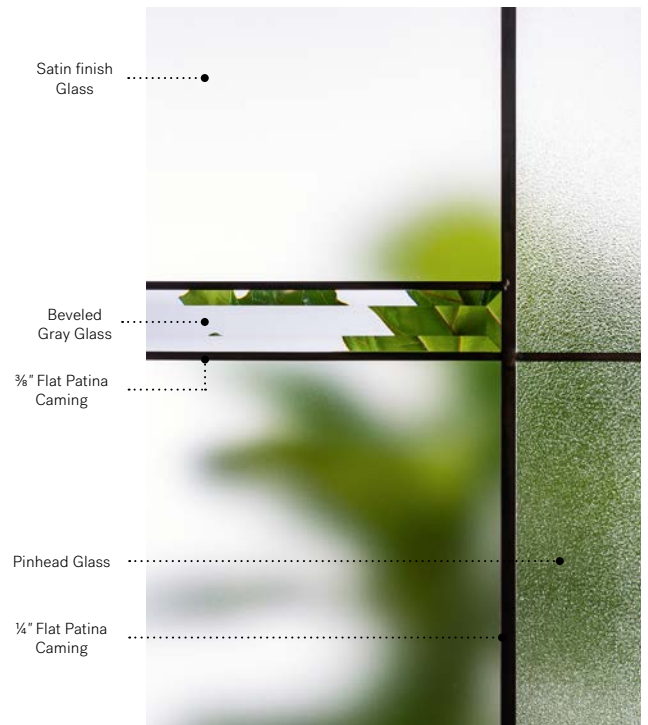

Belmont

Belmont is a Stained Glass model with an urban look designed for today's architectural styles. Its minimalist, asymmetrical composition of flat black patina coming and Satin finish glass fits perfectly with the volumes and materials found in the architecture of contemporary houses. Paired with a satin black handle, Belmont's elegance is unrivaled.

Stained Glass: Satin finish glass, beveled gray glass and Pinhead glass.

Caming: ½" wide flat Patina coming and ¼" wide flat Patina coming.

Frames: Contemporary or Novapvc.

Sidelites and transom: Looks great accompanied by Satin finish glass.
Available in custom sizes.

Privacy Level **3/5**
SEMI-PRIVATE