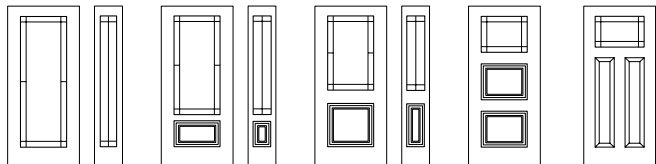

Perimeter Grill

22" x 64"
20" x 64"
7" x 64"
22" x 48"
8" x 48"
22" x 36"
8" x 36"
22" x 17"
22" x 14 7/16"

Custom Configurations

Create a custom configuration with your choice of split, color, and grill profile, in the size that fits your project.