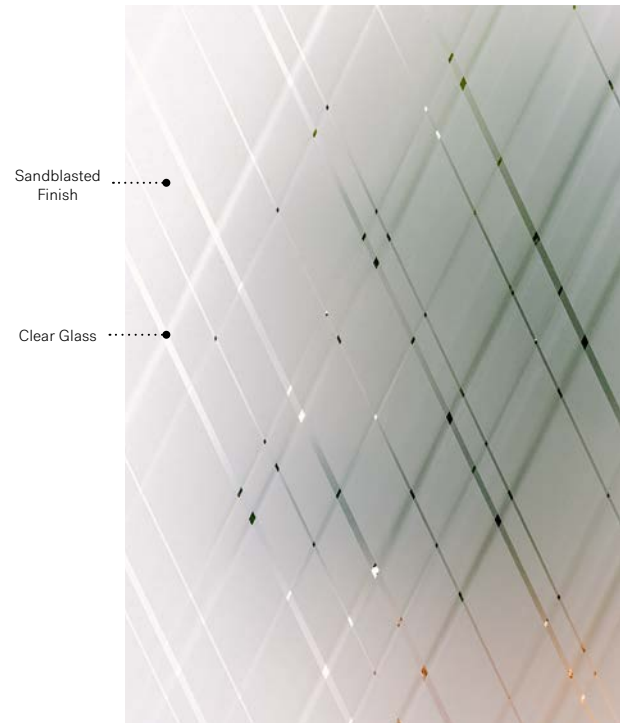

* Masterline and Fluid glass — The pattern of the glass runs parallel to the longest side of the doorglass (see ‡/↔ symbols above.)
Elevation venting unit with Masterline glass p.105. Q470 venting unit with Masterline glass, p.109.

Arum

Uno steel door. Arum 22" x 64" doorglass p.29. Clear glass transom.

Arum

Arum offers the simplicity of Sandblasted finish glass with an elegant design and a high degree of privacy. Fine diagonal lines intertwine to create a pattern that will enhance the look of your home for both renovation and new construction projects.