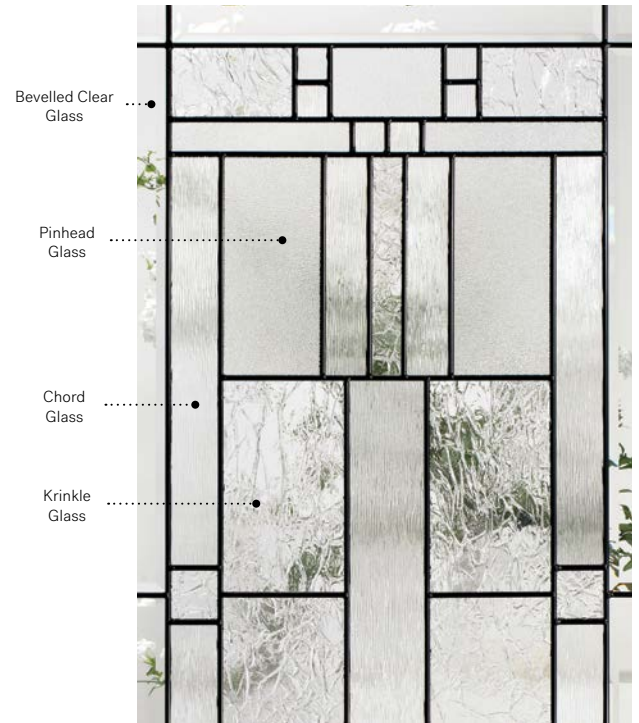

Cachet

Cachet stained glass
for your garage door.

Visit garaga.com/cachet
Details on page 113.

Orleans steel door p.19. Cachet 22" x 48" doorglass p.67.

Cachet

Cachet's Prairie-style design blends four striking textures to make your home stand out. On sunny days, enjoy a dazzling light effect in your entryway.

- Stained glass:** Bevelled clear glass, Krinkle glass, Chord glass and Pinhead glass.
- Caming:** Zinc or Patina.
- Frames:** Contemporary, Novapvc or Stainable.
- Sidelites and transom:** Looks great accompanied by Pinhead glass.
- Available in custom sizes.

Celeste

Orleans steel door with Prestige Mouldings p.19. Celeste 22" x 48" doorglass with 8" x 48" sidelite p.69.

Celeste

Celeste juxtaposes different types of glass within its patina coming, creating a delicate geometric pattern with a refined and balanced light effect.