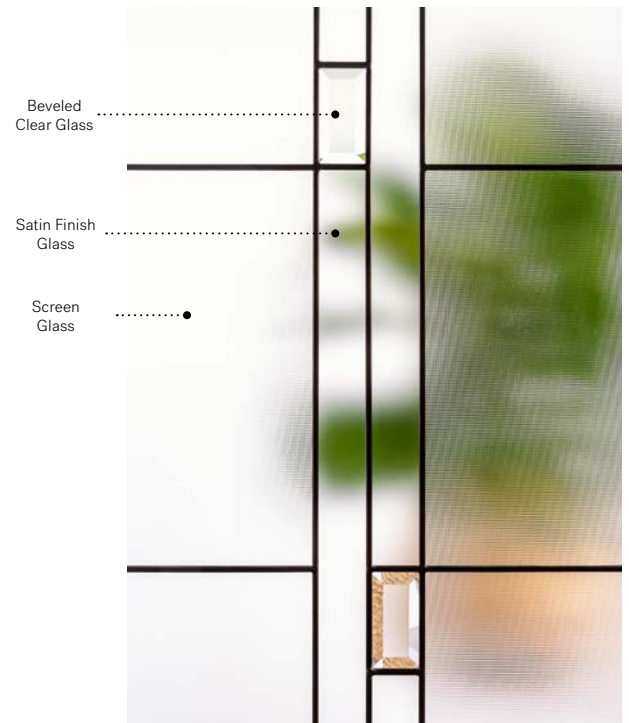

Arima

Soho steel door p.17. Arima 22" x 48" doorglass p.63. Clear glass transom.

Arima

Arima is the perfect choice for both 1960s bungalows as well as for classic style homes. This model fits particularly well in entrances with symmetrical composition — a look that can be achieved with carefully placed exterior light fixtures or with some well chosen decorative objects.