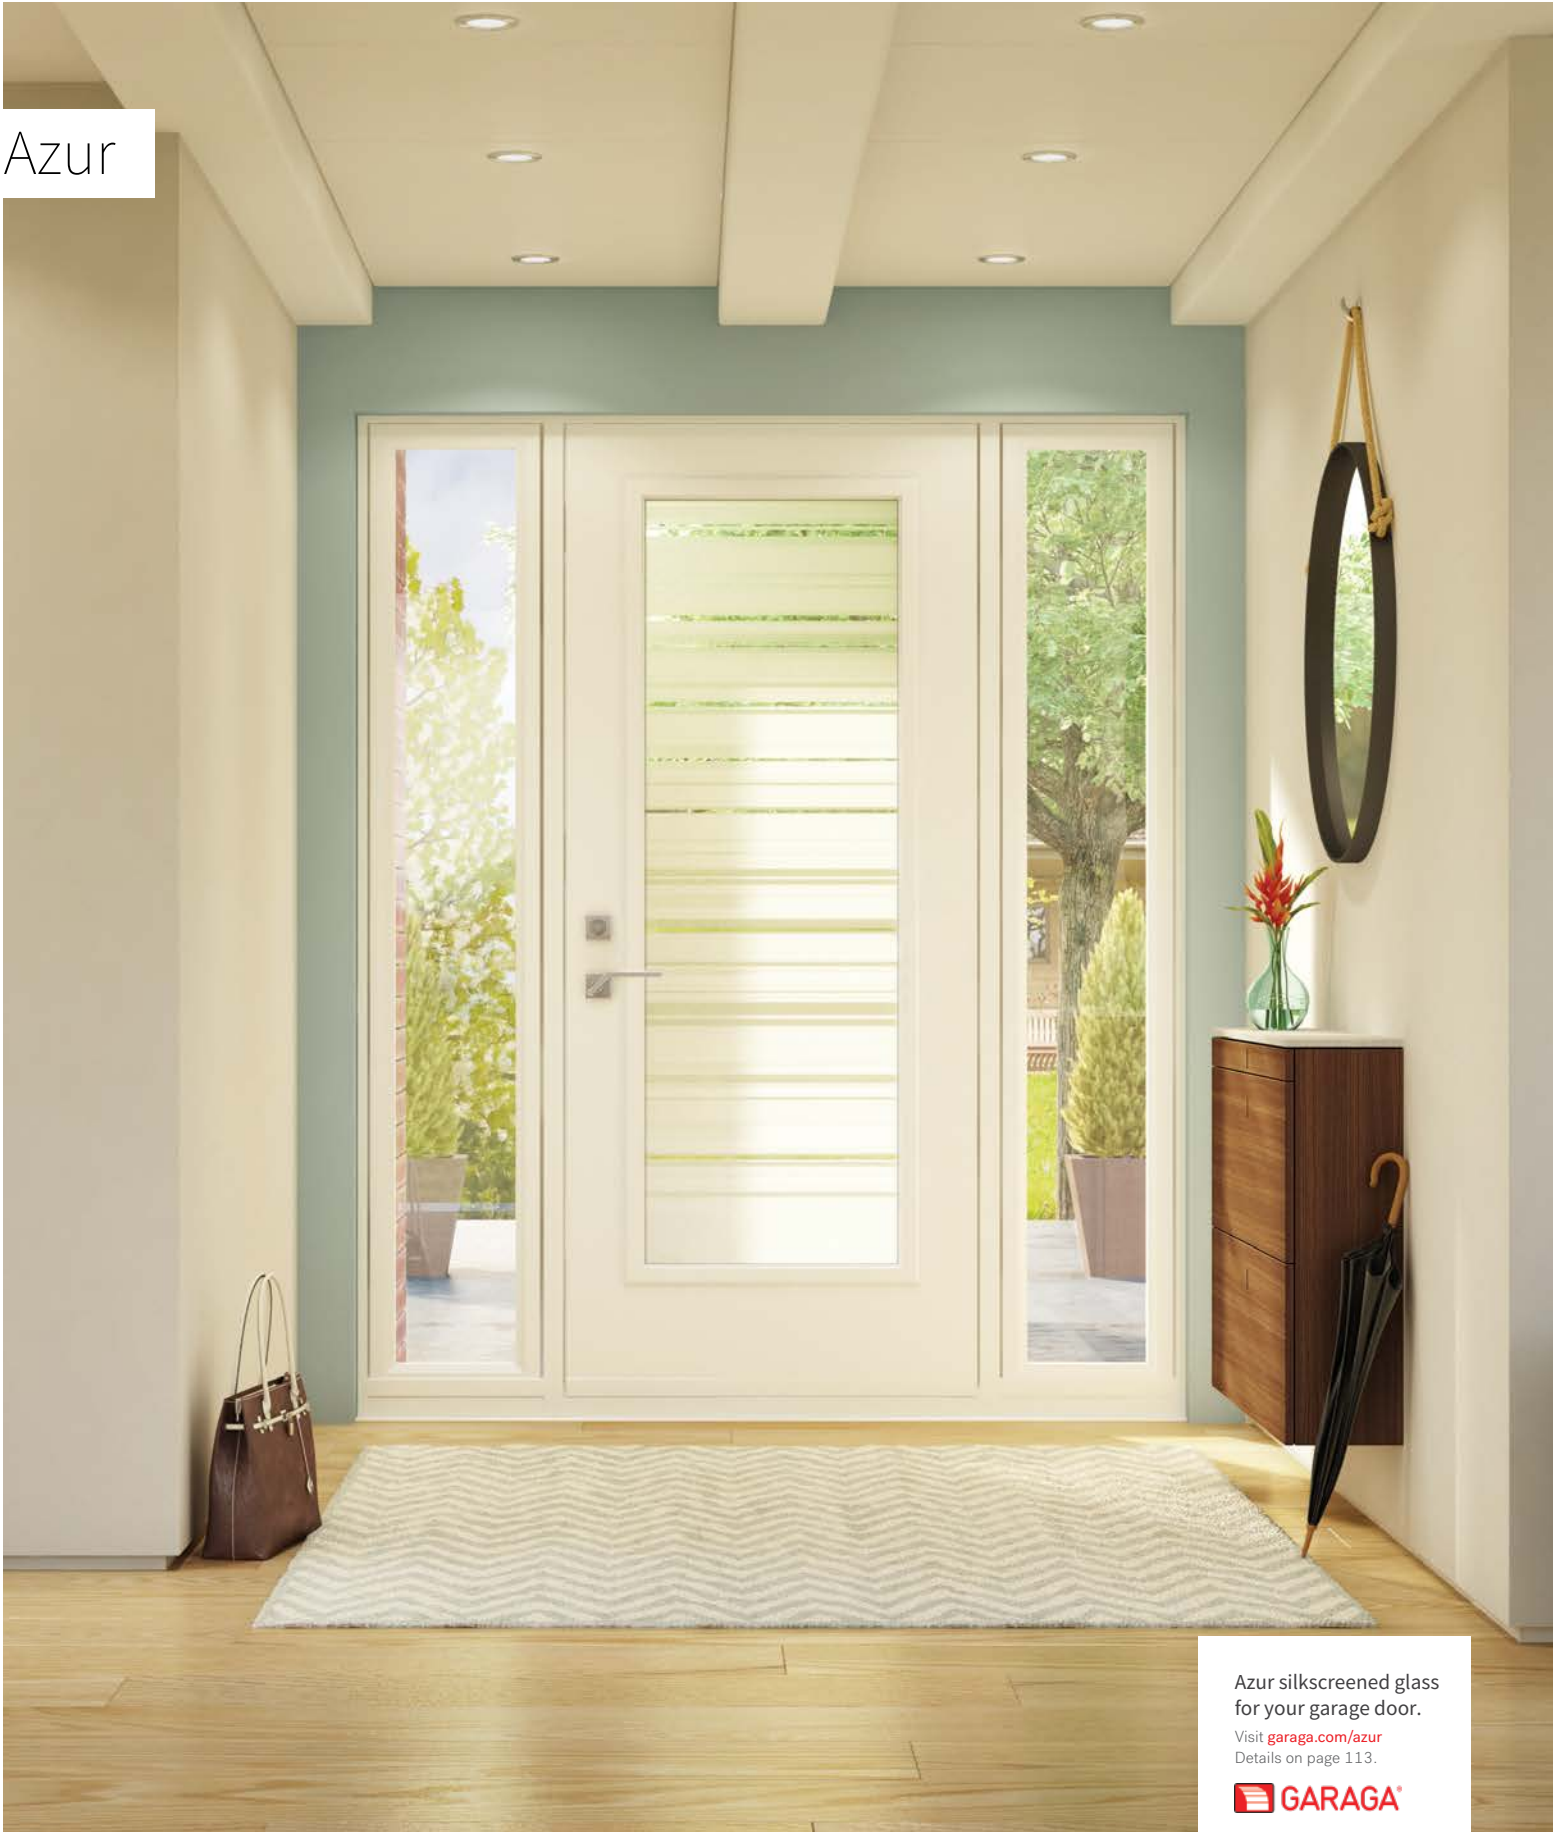

Azur

Azur silkscreened glass
for your garage door.

Visit garaga.com/azur
Details on page 113.

Uno steel door. Azur 22" x 64" doorglass p.33. Clear glass 13 3/8" x 79" sidelites.