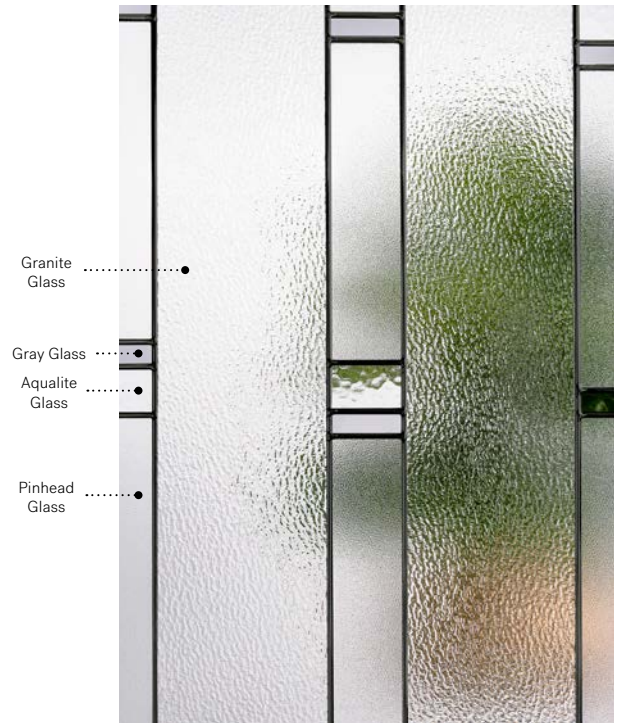

Ophir

Borrowing design cues from Craftsman style Stained Glass, this unique model is a perfect match with rich and classic stone houses. With its bold mix of strong textures punctuated by gray glass inserts, Ophir will be the centerpiece of your homes facade.

Stained Glass: Aqualite glass, gray glass, Granite glass and Pinhead glass.
Caming: Zinc or patina.
Frames: Contemporary or Novapvc.
Sidelites and transom: Looks great accompanied by Pinhead glass.
Available in custom sizes.

Privacy Level **4/5**
PRIVATE

Frames 22" x 64"
Contemporary 10-388-060 | Zinc | Pat. | 002 | 005
Novapvc 10-388-060 | 001 | 004

22" x 48"
Contemporary 10-388-057 | Zinc | Pat. | 002 | 005
Novapvc 10-388-057 | 001 | 004

22" x 36"
Contemporary 10-388-050 | Zinc | Pat. | 002 | 005
Novapvc 10-388-050 | 001 | 004

22" x 17"
Contemporary 10-388-259 | Zinc | Pat. | 002 | 005
Novapvc 10-388-259 | 001 | 004

22" x 14 7/16"
Contemporary 10-388-260 | Zinc | Pat. | 002 | 004
Novapvc 10-388-260 | 001 | 003

Frames 7" x 64"
Contemporary 10-388-005 | Zinc | Pat. | 002 | 005
Novapvc 10-388-005 | 001 | 004

8" x 48"
Contemporary 10-388-017 | Zinc | Pat. | 002 | 004
Novapvc 10-388-017 | 001 | 003

8" x 36"
Contemporary 10-388-010 | Zinc | Pat. | 002 | 005
Novapvc 10-388-010 | 001 | 004