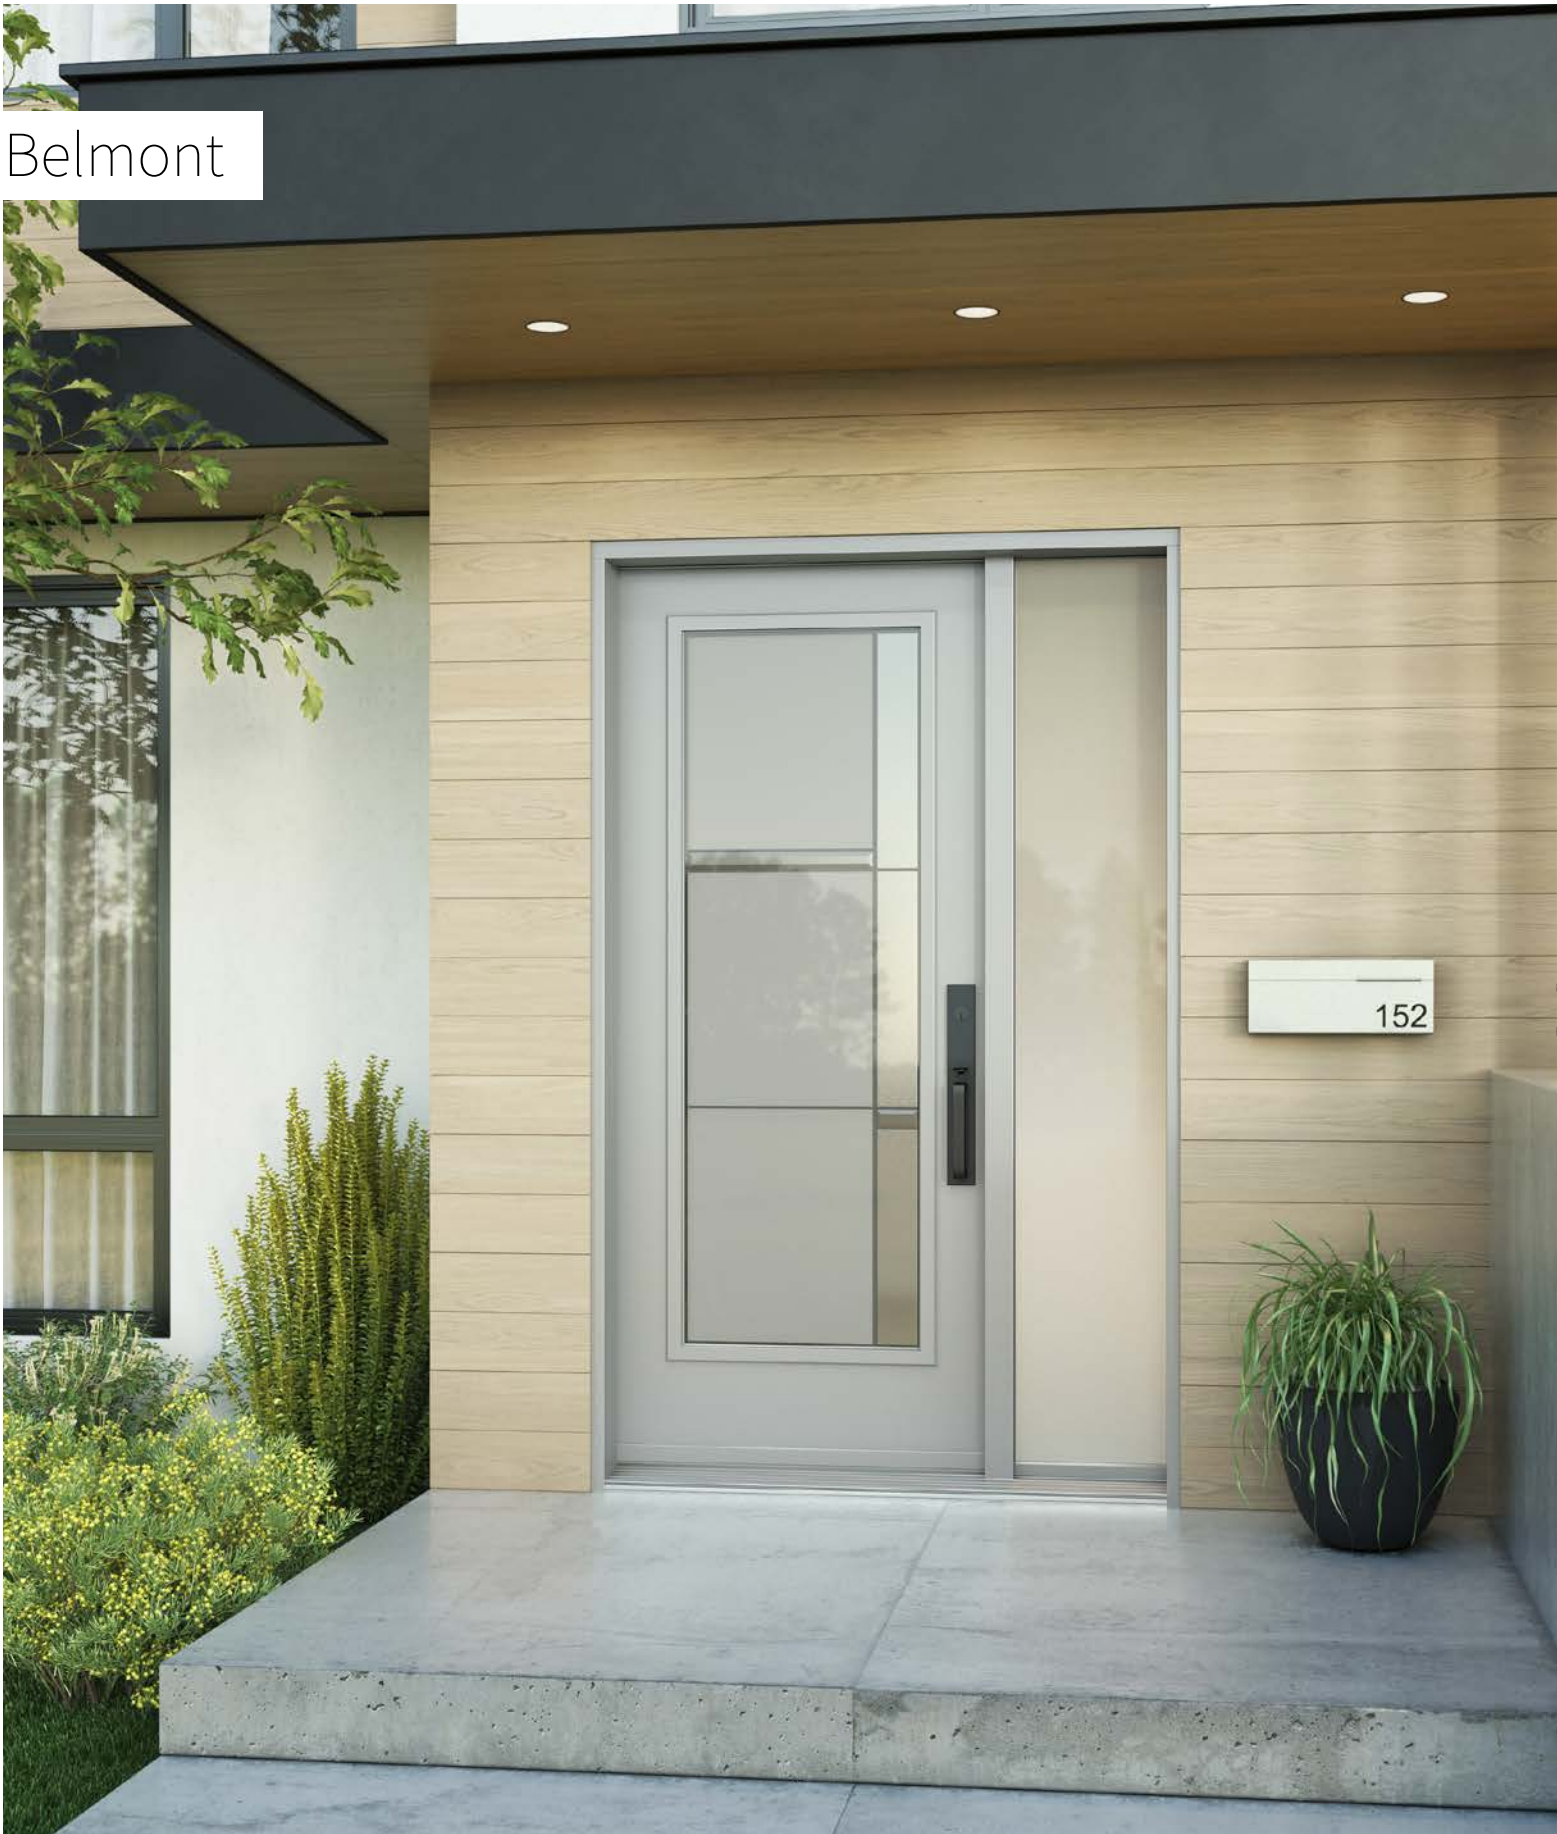

Belmont

Uno steel door. Belmont 22" x 64" doorglass p.35. Satin finish glass sidelite 13 7/8" x 79".