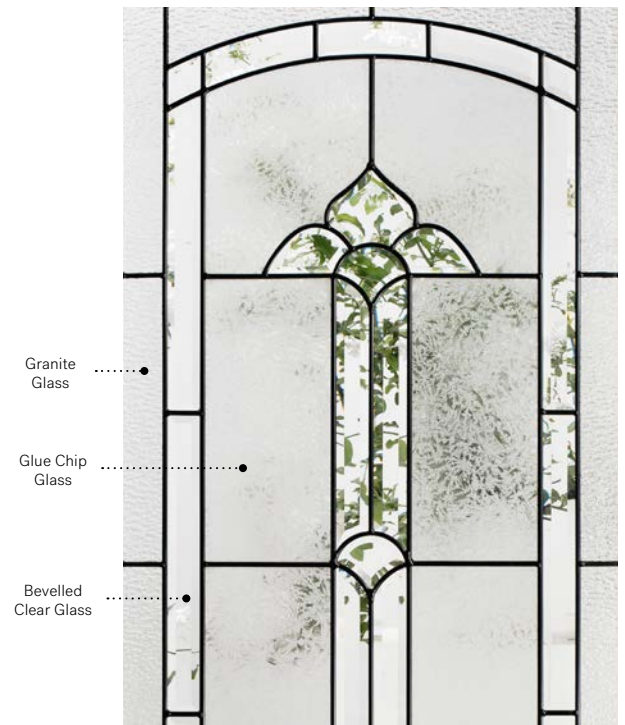

Cathedrale

The curved top and solid frame showcase a large number of bevelled pieces that give this refined stained glass model a rich and classic look.

Stained Glass: Granite glass, Glue Chip glass and bevelled clear glass.

Caming: Zinc or Patina.

Frames: Novapvc or Stainable.

Sidelites and transom: Looks great accompanied by Granite glass.

Available in custom sizes.

Privacy Level **2/5**
SEMI-PRIVATE

Frames	22" x 64"	22" x 48"	22" x 36"
Novapvc	10-036-060	10-036-057	10-036-050
Stainable	10-036-060	10-036-057	10-036-050

Frames	7" x 64"	8" x 48"	8" x 36"
Novapvc	10-036-005	10-036-017	10-036-010
Stainable	10-036-005	10-036-017	10-036-010